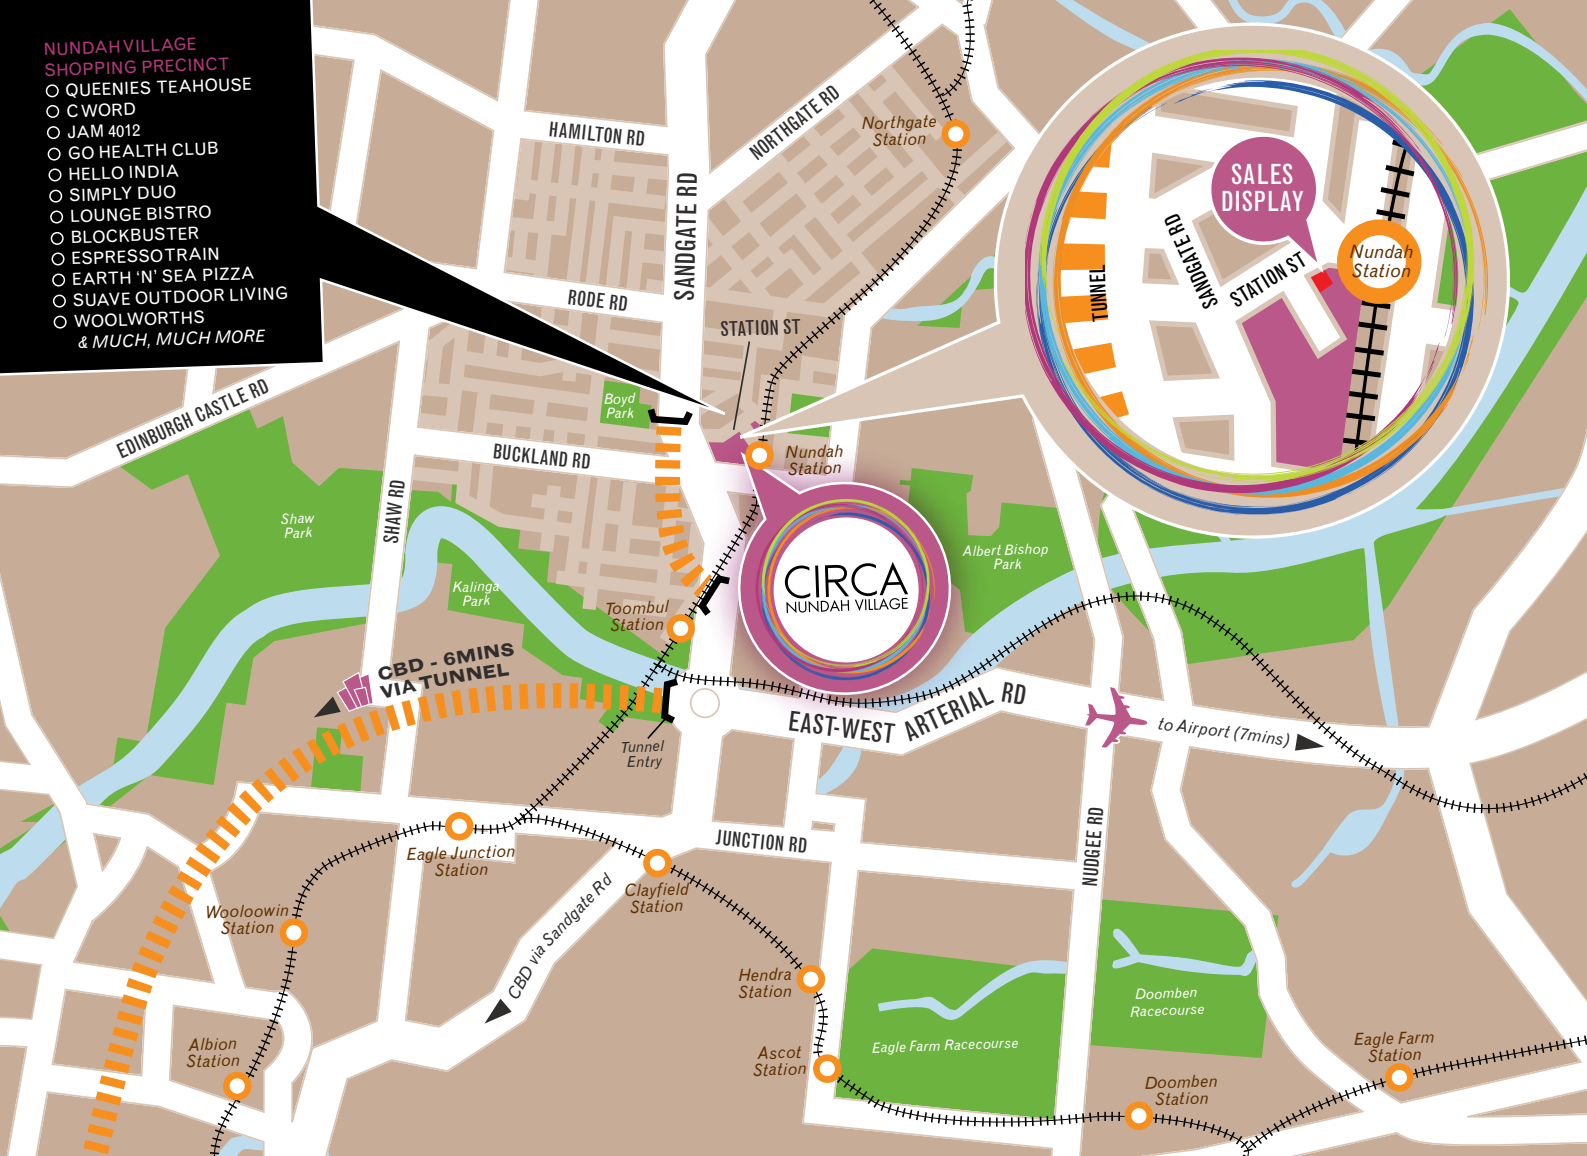

CIRCA
NUNDAH VILLAGE

SALES DISPLAY

Nundah Station

CBD - 6MINS VIA TUNNEL

EAST-WEST ARTERIAL RD

to Airport (7mins)

Eagle Junction Station

JUNCTION RD

Hendra Station

Ascot Station

Doomben Racecourse

Doomben Station

Eagle Farm Station

Eagle Farm Racecourse

Wooloowin Station

Albion Station

Buckland Rd

HAMILTON RD

NORTHGATE RD

RODE RD

SANDGATE RD

STATION ST

Northgate Station

Nundah Station

NUDGEE RD

SHAW RD

EDINBURGH CASTLE RD

Shaw Park

Kalinga Park

Boyd Park

Albert Bishop Park

Doomben Racecourse